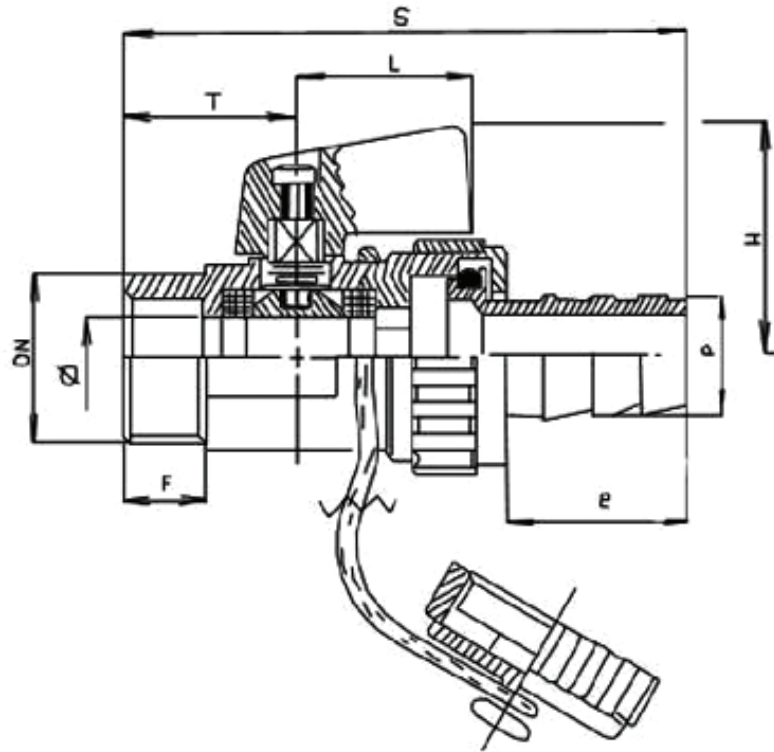

Brass Boiler Drain Valve / Cock

LV 4080 / LV 4084 HU

LV4080

With Swivel Nut, Hose Connection, Cap, Lock Nut, Gasket, Butterfly Handle
Temperature -10°C to 90°C.

Dimensions								
Size	F	S	H	T	L	P	E	Kg
1/2"	20	70	34	32	28	15	24	0.15

LV4084HU

Plug Type, with Swivel Nut, Hose Connection, Cap

Dimensions								
Size	F	S	H	T	L	P	E	Kg
1/2"	9	76	30	25	21	15	22	0.14